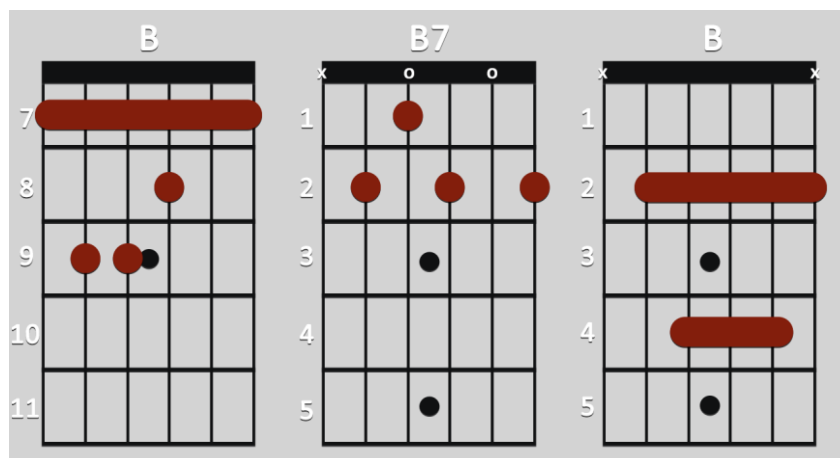

Take Me To Church Guitar Tabs and Chords

Hi there, hope you enjoyed the video, it's a great song for practicing your rhythm, and barre chords. Make sure you play along with the original!

If you missed the video guitar lesson, make sure you watch it here:
<http://www.theguitarlesson.com/guitar-lessons/take-me-to-church-guitar-lesson-hozier/>

Chords