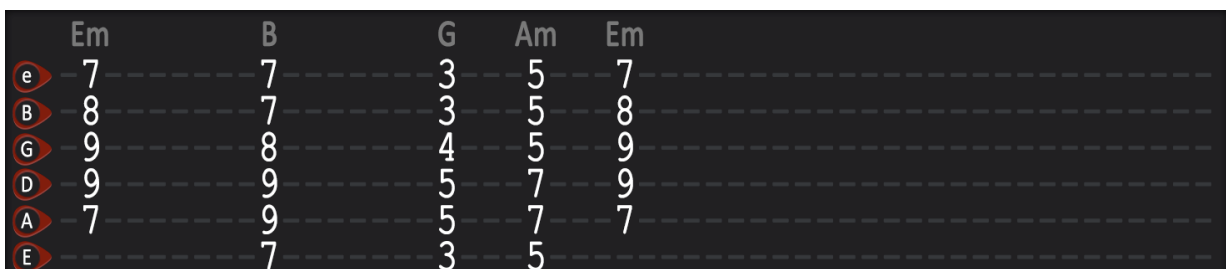

Riff 1

You can play power chords, or single notes, it's your choice.

Chorus

Here is the barre chord version:

And the open chord version:

	Em	B	G	Am	Em
e	0		3	0	0
B	0	4	0	1	0
G	0	4	0	2	0
D	2	4	0	2	2
A	2	2	2	0	2
E	0		3		0

Riff 2

Again, you can play power chords, or single notes, it's your choice.

e				
B				
G				
D				
A				
E	5 3	3 2		

e				
B				
G				
D				
A	7 5	5 4		
E	5 3	3 2		

Bridge

	C	G	B7	Em
e	0	3	2	0
B	1	0	0	0
G	0	0	2	0
D	2	0	1	2
A	3	2	2	2
E		3		0