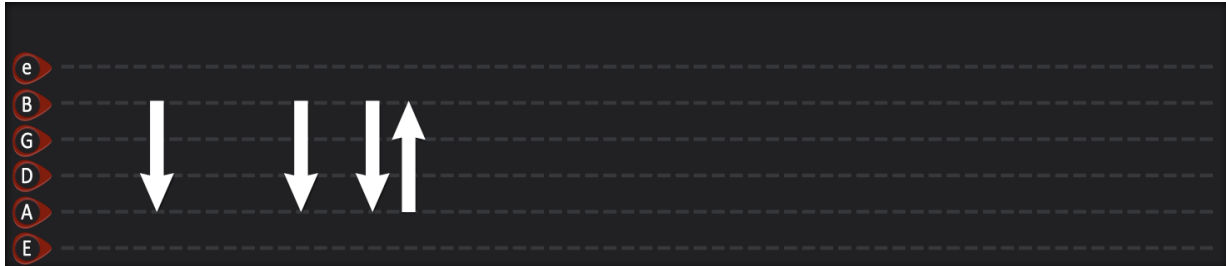

Riff 1

You can play power chords, or single notes, it's your choice.

Chorus

Here is the barre chord version:

And the open chord version:

	Em	B	G	Am	Em
e	0		3	0	0
B	0	4	0	1	0
G	0	4	0	2	0
D	2	4	0	2	2
A	2	2	2	0	2
E	0		3		0

Riff 2

Again, you can play power chords, or single notes, it's your choice.

e				
B				
G				
D				
A				
E	5 3	3 2		

e				
B				
G				
D				
A	7 5	5 4		
E	5 3	3 2		

Bridge

	C	G	B7	Em
e	0	3	2	0
B	1	0	0	0
G	0	0	2	0
D	2	0	1	2
A	3	2	2	2
E		3		0