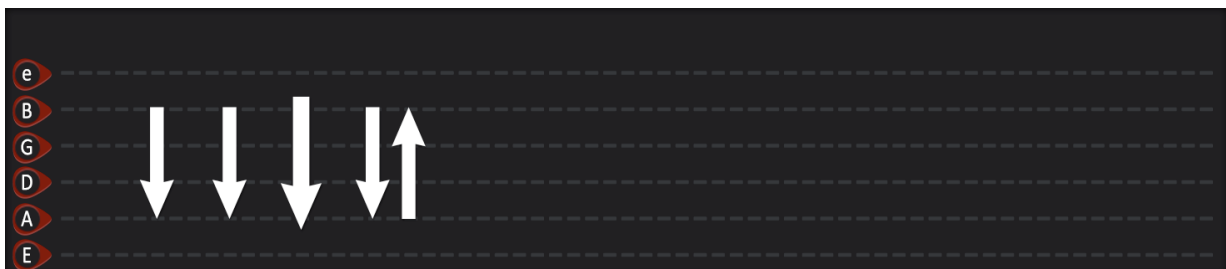

	Em	Am Em	Am G	Am Em	Am D9	C	C
e	0						
B	0	1 0	1 0	1 0	1 3	1	1
G	0	2 0	2 0	2 0	2 2	0	0
D	2	2 2	2 0	2 2	2 0	2	2
A	2	0 2	0 2	0 2	0	3	3
E	0	0	3	0			

Amen part

	G	C	G	Cm	G	Cm	G
e	3		3	3	3	3	3
B	3	5	3	4	3	4	3
G	4	5	4	5	4	5	4
D	5	5	5	5	5	5	5
A	5	3	5	3	5	3	5
E	3		3	3	3	3	3

Riff 1

You can play power chords, or single notes, it's your choice.

Chorus

Here is the barre chord version:

And the open chord version:

	Em	B	G	Am	Em
e	0		3	0	0
B	0	4	0	1	0
G	0	4	0	2	0
D	2	4	0	2	2
A	2	2	2	0	2
E	0		3		0