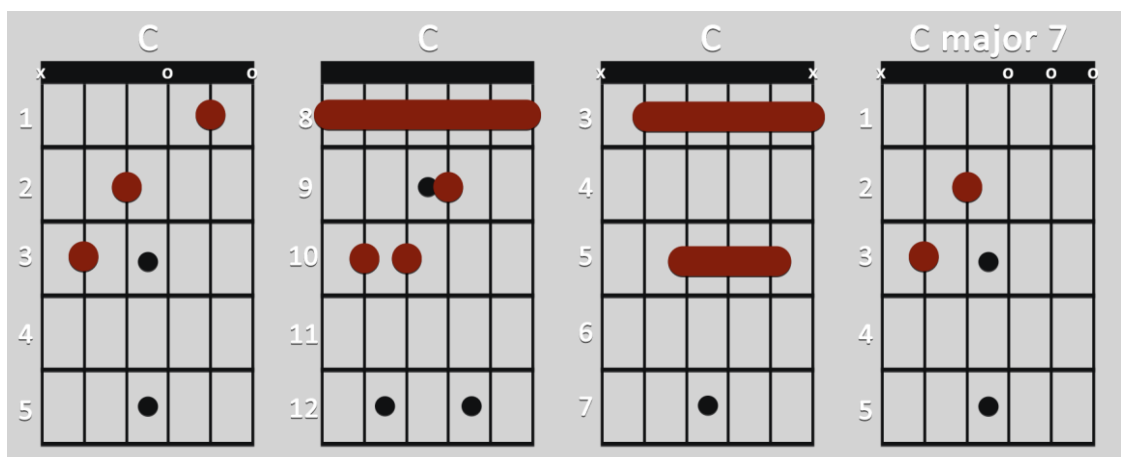

Take Me To Church Guitar Tabs and Chords

Hi there, hope you enjoyed the video, it's a great song for practicing your rhythm, and barre chords. Make sure you play along with the original!

If you missed the video guitar lesson, make sure you watch it here:
<http://www.theguitarlesson.com/guitar-lessons/take-me-to-church-guitar-lesson-hozier/>

Chords