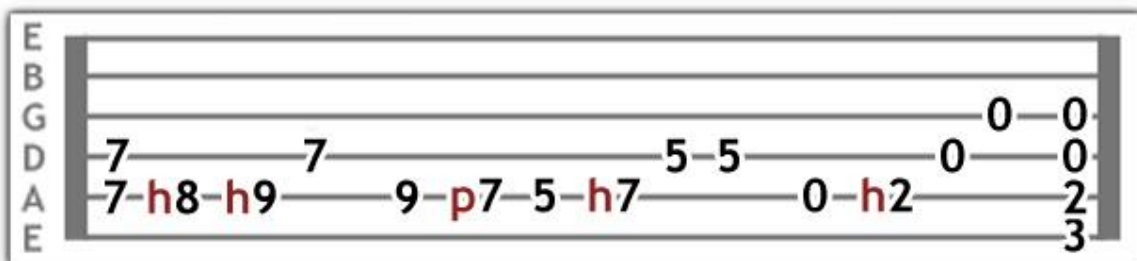

Sweet Home Alabama Guitar Tabs and Chords

Hi, hope you enjoyed the video, here are the tabs and chords you'll need to practice on your own. It's a good idea to get a hang of all the chords, before you start learning the song itself. If you haven't watched the video yet, you can do so here: <http://www.theguitarlesson.com/premium-guitar-lessons/solo-guitar/sweet-home-alabama-guitar-lesson-lynyrd-skynyrd>

Tabs

Main Section – You can play around with the order of the sections, listen to the original song and the backing track.

Section 2

Section 3

Section 4

Have fun, practice a lot and I'll see you in the next lesson!