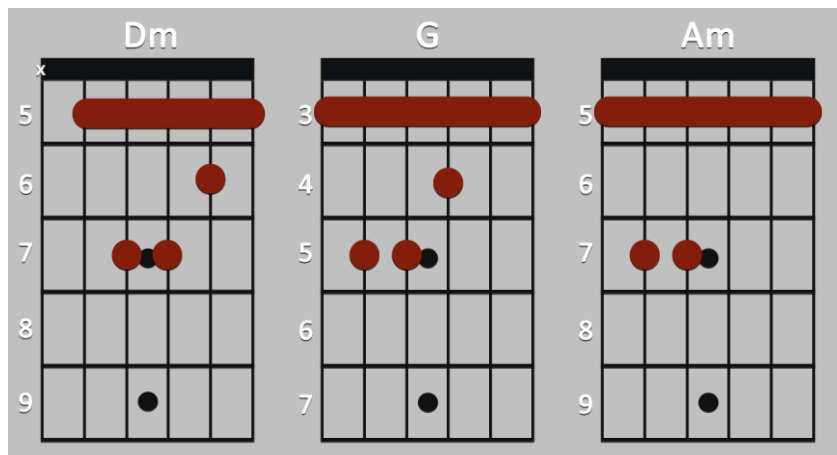

Adventure of a Lifetime Guitar Tabs and Chords

Hi, hope you enjoyed the video lesson, you chose a great song to learn today. It's played at a rather fast pace, so remember to start out slow, and advance only when you can play it perfectly at the given BPM.

If you missed the video guitar lesson, make sure you watch it here:
<http://www.theguitarlesson.com/guitar-lessons/adventure-of-a-lifetime-guitar-lesson-coldplay/>

Chords

Main riff

Diagram 1: Fretboard showing notes for the first measure. The strings from top to bottom are labeled e, B, G, D, A, E. The notes are: e (17p12), B (17p12), G (15), D (12), A (15p13), E (14p12), and a final note on the E string (12).

Diagram 2: Fretboard showing notes for the second measure. The strings from top to bottom are labeled e, B, G, D, A, E. The notes are: e (17p12), B (17p12), G (15), D (12), A (15p13), E (14p12), and a final note on the E string (12).

Rhythm guitar

You can play these chords during the rhythm guitar bit. Keep in mind that Am is for 2 bars.

	Dm	G	Am
e	1	3	0
B	3	0	1
G	2	0	2
D	0	0	2
A		2	0
E		3	

Or with barre chords:

	Dm	G	Am
e	5	3	5
B	6	3	5
G	7	4	5
D	7	5	7
A	5	5	7
E		3	5