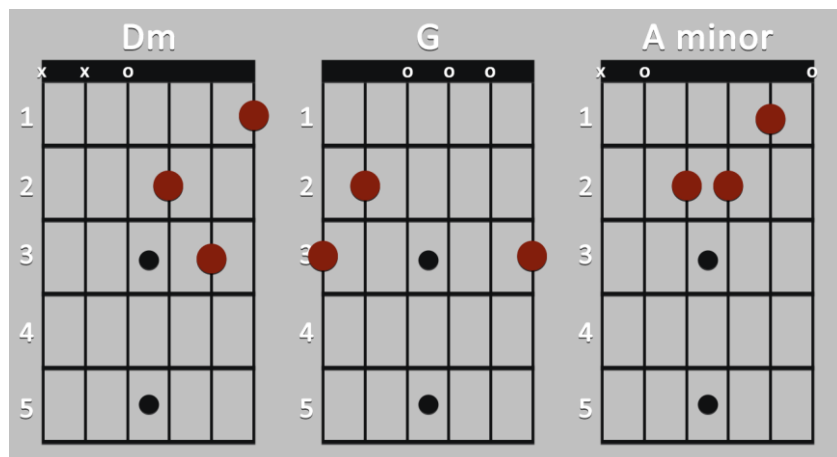

Adventure of a Lifetime Guitar Tabs and Chords

Hi, hope you enjoyed the video lesson, you chose a great song to learn today. It's played at a rather fast pace, so remember to start out slow, and advance only when you can play it perfectly at the given BPM.

If you missed the video guitar lesson, make sure you watch it here:
<http://www.theguitarlesson.com/guitar-lessons/adventure-of-a-lifetime-guitar-lesson-coldplay/>

Chords

Main riff

Diagram 1: Fretboard showing notes for the first measure. The strings from top to bottom are labeled e, B, G, D, A, E. The notes are: e (17p12), B (17p12), G (15), D (12), A (15p13), E (14p12), and a final note on the E string (12).

Diagram 2: Fretboard showing notes for the second measure. The strings from top to bottom are labeled e, B, G, D, A, E. The notes are: e (17p12), B (17p12), G (15), D (12), A (15p13), E (14p12), and a final note on the E string (12).

Rhythm guitar

You can play these chords during the rhythm guitar bit. Keep in mind that Am is for 2 bars.

	Dm	G	Am
e	1	3	0
B	3	0	1
G	2	0	2
D	0	0	2
A		2	0
E		3	

Or with barre chords:

	Dm	G	Am
e	5	3	5
B	6	3	5
G	7	4	5
D	7	5	7
A	5	5	7
E		3	5